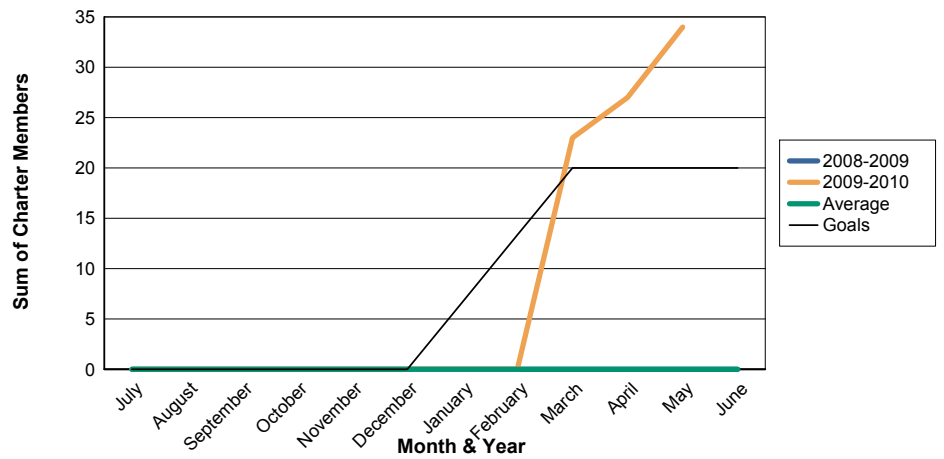

Sum of Charter Members/ Month & Year

For District 14 H