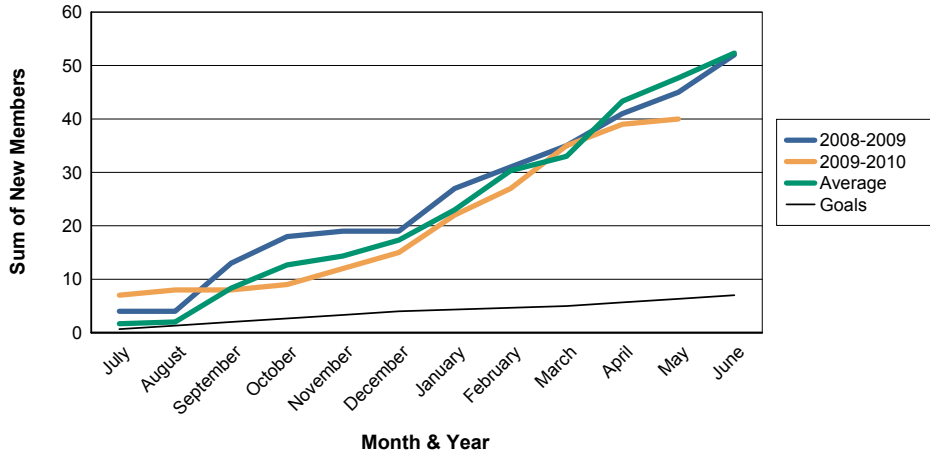

For District 14 H

Sum of Charter Members/ Month & Year

For District 14 H

3 Year Comparisons for GMT Constitutional Area 1

By GMT District

As of May 2010

Sum of New Members/ Month & Year

For District 14 H

Sum of Dropped Members/ Month & Year

For District 14 H

Sum of Net Members/ Month & Year

For District 14 H