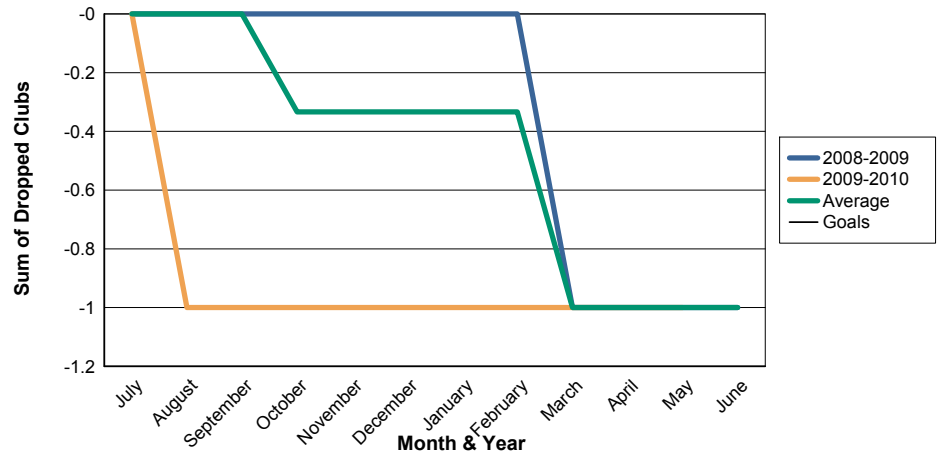

3 Year Comparisons for GMT Constitutional Area 1

By GMT District

As of May 2010

Sum of New Clubs/ Month & Year

For District 14 H

Sum of Dropped Clubs/ Month & Year

For District 14 H

Sum of Net Clubs/ Month & Year