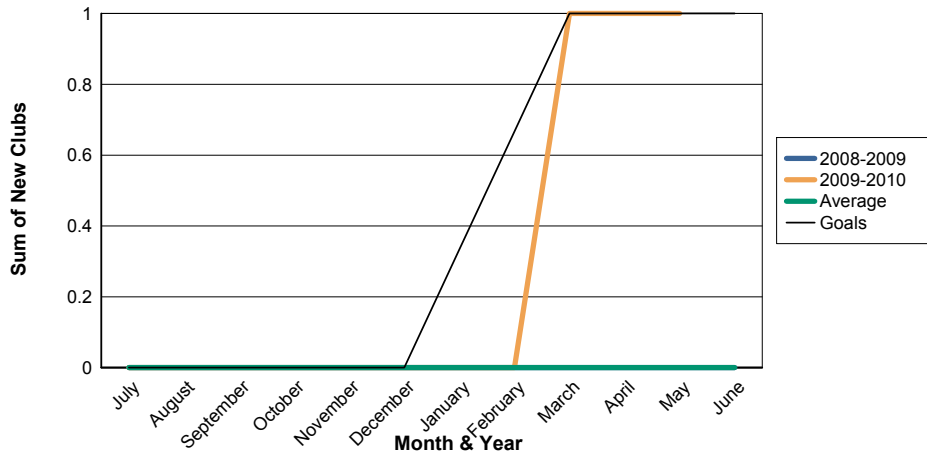

3 Year Comparisons for GMT Constitutional Area 1

By GMT District

As of May 2010

Sum of New Clubs/ Month & Year

For District 14 H

Sum of Dropped Clubs/ Month & Year

For District 14 H

Sum of Net Clubs/ Month & Year