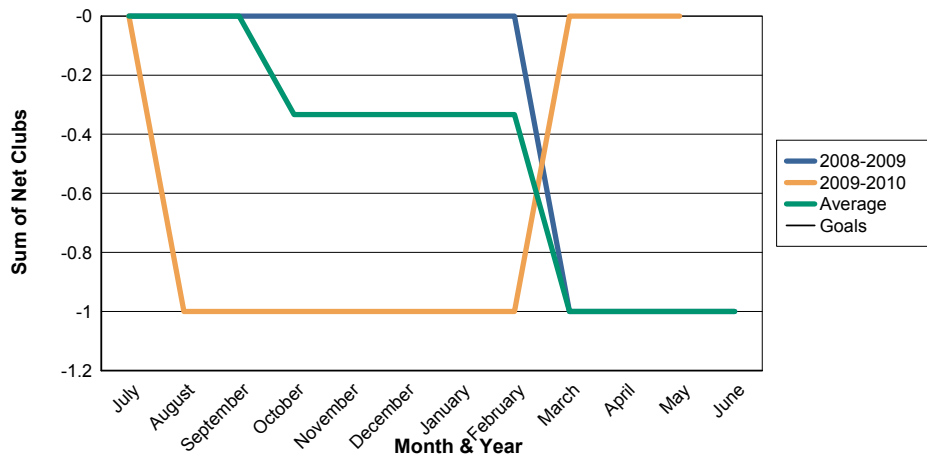

Sum of Net Clubs/ Month & Year

For District 14 H