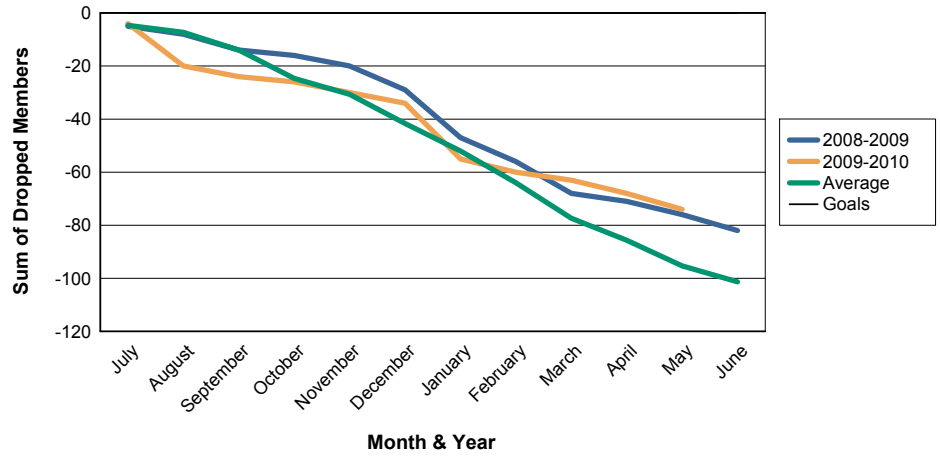

For District 14 H

Sum of Charter Members/ Month & Year

For District 14 H

3 Year Comparisons for GMT Constitutional Area 1

By GMT District

As of May 2010

Sum of New Members/ Month & Year

For District 14 H

Sum of Dropped Members/ Month & Year

For District 14 H

Sum of Net Members/ Month & Year

For District 14 H